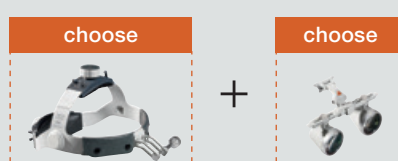

Binocular Loupes Sets with i-View loupe mount and S-GUARD, Headband Professional L, protective lenses, 2 sterilisable swivel levers, cleaning fluid, cleaning cloth

with HR Binocular Loupe 2.5x/340mm working distance	C-000.32.365
with HR Binocular Loupe 2.5x/420mm working distance	C-000.32.366
with HR Binocular Loupe 2.5x/520mm working distance	C-000.32.367
with HRP Binocular Loupe 3.5x/420mm working distance	C-000.32.440
with HRP Binocular Loupe 4x/340mm working distance	C-000.32.441
with HRP Binocular Loupe 6x/340mm working distance	C-000.32.442

Binocular Loupes Sets without S-GUARD, with i-View loupe mount, Headband Professional L, protective lenses, 2 sterilisable swivel levers

with HR Binocular Loupe 2.5x/340mm working distance	C-000.32.865
with HR Binocular Loupe 2.5x/420mm working distance	C-000.32.866
with HR Binocular Loupe 2.5x/520mm working distance	C-000.32.867
with HRP Binocular Loupe 3.5x/420mm working distance	C-000.32.840
with HRP Binocular Loupe 4x/340mm working distance	C-000.32.841
with HRP Binocular Loupe 6x/340mm working distance	C-000.32.842