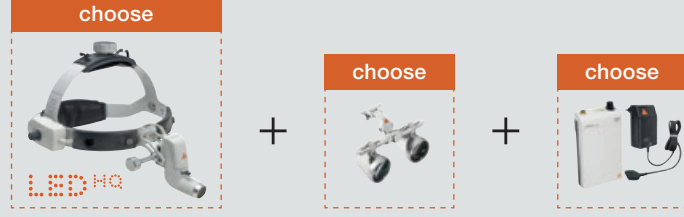

Experience true individuality

HEINE Binocular Loupes and Headlights. Ordering information.

ML4 LED HEADLIGHT WITH HR/HRP BINOCULAR LOUPES

TOPSELLER IN ALL SURGICAL SPECIALTIES

ML4 LED HeadLight Kits with HR or HRP Binocular Loupes, with i-View loupe mount **and S-GUARD**, Headband Professional L, mPack and plug-in transformer, cleaning fluid, cleaning cloth