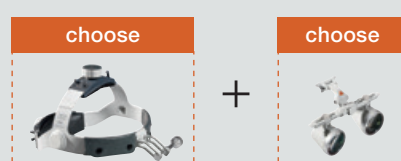

Experience true individuality

HEINE Binocular Loupes and Headlights. Ordering information.

ML 4 LED HEADLIGHT WITH HR /HRP BINOCULAR LOUPES

TOPSELLER IN ALL SURGICAL SPECIALTIES

ML 4 LED HeadLight Kits with HR or HRP Binocular Loupes, with i-View loupe mount **and S-GUARD**, Headband Professional L, mPack and plug-in transformer, cleaning fluid, cleaning cloth

with HR Binocular Loupe 2.5x/340mm working distance	J-008.31.440
with HR Binocular Loupe 2.5x/420mm working distance	J-008.31.441
with HR Binocular Loupe 2.5x/520mm working distance	J-008.31.450
with HRP Binocular Loupe 3.5x/420mm working distance	J-008.31.442
with HRP Binocular Loupe 4x/340mm working distance	J-008.31.443
with HRP Binocular Loupe 6x/340mm working distance	J-008.31.444

ML 4 LED HeadLight Kits with HR or HRP Binocular Loupes, without S-GUARD, with i-View loupe mount, Headband Professional L, mPack and plug-in transformer

with HR Binocular Loupe 2.5x/340mm working distance	J-008.31.452
with HR Binocular Loupe 2.5x/420mm working distance	J-008.31.453
with HR Binocular Loupe 2.5x/520mm working distance	J-008.31.463
with HRP Binocular Loupe 3.5x/420mm working distance	J-008.31.454
with HRP Binocular Loupe 4x/340mm working distance	J-008.31.456
with HRP Binocular Loupe 6x/340mm working distance	J-008.31.457

ML 4 LED HeadLight UNPLUGGED Kits with HR or HRP Binocular Loupes, with i-View loupe mount **and S-GUARD**, Headband Professional L, Wall Transformer EN50 UNPLUGGED, 2 x mPack UNPLUGGED, cleaning fluid, cleaning cloth