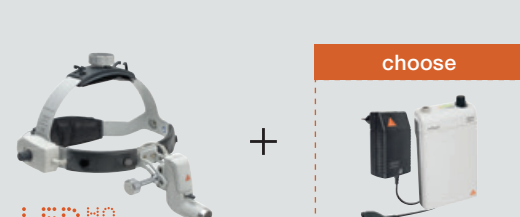

ML 4 LED HeadLight on Headband Professional L, without power source	J-008.31.410
ML 4 LED HeadLight on Headband Professional L, with plug-in transformer	J-008.31.411
ML 4 LED HeadLight on Headband Professional L, with mPack and plug-in transformer	J-008.31.413
ML 4 LED HeadLight on Headband Professional L, with mPack UNPLUGGED and plug-in transformer UNPLUGGED	J-008.31.415
ML 4 LED HeadLight on Headband Professional L, with wall mounted EN50 UNPLUGGED charger and 2x mPack UNPLUGGED	J-008.31.416