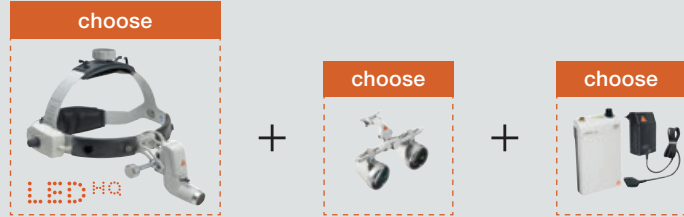

Experience true individuality

HEINE Binocular Loupes and Headlights. Ordering information.

ML 4 LED HEADLIGHT WITH HR /HRP BINOCULAR LOUPES

TOPSELLER IN ALL SURGICAL SPECIALTIES

ML 4 LED HeadLight Kits with HR or HRP Binocular Loupes, with i-View loupe mount **and S-GUARD**, Headband Professional L, mPack and plug-in transformer, cleaning fluid, cleaning cloth