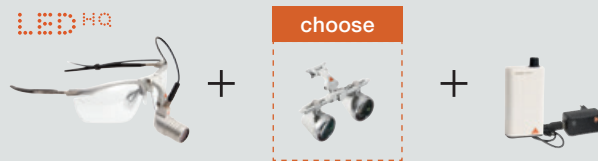

LOUPELIGHT 2 WITH HR/HRP BINOCULAR LOUPES

MOST TRUSTED BY DENTISTS AND ENTS

NEW! LoupeLight 2 Sets with HR/HRP Binocular Loupes with i-View loupe mount on S-FRAME, detachable yellow filter, mPack mini, mPack mini Belt Clip, E4-USB plug-in transformer, protective lenses, 2 sterilisable levers, retaining cord, cleaning fluid, cleaning cloth, carrying case

with HR Binocular Loupe 2.5x/340mm working distance	C-008.32.450
with HR Binocular Loupe 2.5x/420mm working distance	C-008.32.451
with HR Binocular Loupe 2.5x/520mm working distance	C-008.32.452
with HRP Binocular Loupe 3.5x/420mm working distance	C-008.32.453
with HRP Binocular Loupe 4x/340mm working distance	C-008.32.454
with HRP Binocular Loupe 6x/340mm working distance	C-008.32.455